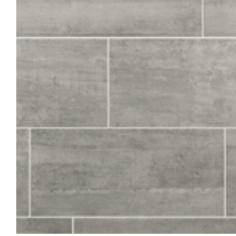

Designer Features | POWDER BATH

Designer Appointed features are home details and finishes curated by the talented design professionals responsible for the distinctive looks.

- 1 **SINK**
  Pedal Sink | Rectangular White
- 2 **FAUCET**
  Moen | Double Handle High Arc Black Matte
- 3 **FLOORING - TILE**
  12 X 24 Ceramic | Concrete Gray
- 4 **BATH ACCESSORIES**
  Alexandria | Brush Nickel
- 5 **TOILET**
  Glacier Bay | Total White
- 6 **MIRROR - NO FRAME**
  Plate Glass | Straight Edge
- 7 **CABINETS - VANITY**
  Shaker Cabinet Door | Total White
- 8 None
- 9 None
- 10 None
- 11 None
- 12 None

1

2

3

4

5

6

8

None

9

None

10

None

11

None

12