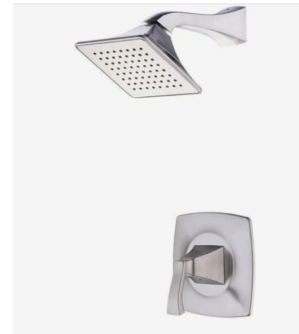

8 SHOWER FIXTURES

Luxart LUM511TOV-PBB Lumino Brushed Bronze | 1.8 GPM Single Lever Handle Shower Trim Kit Watersense ADA | **Final type & Color TBD**

8

9 BATH ACCESSORIES

FORIOUS | Bathroom Accessories Set Wall Mounted 4Piece | Towel Bar, Toilet Paper Holders and 2 Robe Hooks Brushed Nickel | **Final type & Color TBD**