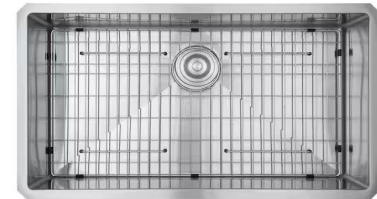

Designer Features | KITCHEN SELECTIONS

Designer Appointed features are home details and finishes curated by the talented design professionals responsible for the distinctive looks.

1 CABINETS (PERIMETER)

Shaker Cabinet Door
Gray

2 CABINETS (ISLAND)

Shaker Cabinet Door
Gray

3 COUNTER

Quartz
White Carrara

4 FLOORING (HARDWOOD)

White Oak Catoosa
Engineered Hardwood 100812213

5 FAUCET

Kraus
Single-Handle Sprayer Antique Champagne Bronze

6 SINK

Glacier Bay
32" SS Undermnt Sngl Bowl 16 Gauge w/accessories

7 BACKSPLASH

Meringue Glossy III Ceramic Tile
Size | 3 x 12

6

Prices and offers subject to change without notice. This is not an offering where prohibited by law images are for representation purposes only and actual product may alter. Not all images may be shown. See online or Sales Consultants for details