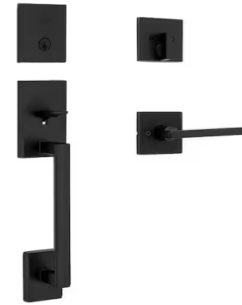

Designer Features | EXTERIOR SELECTIONS

Designer Appointed features are home details and finishes curated by the talented design professionals responsible for the distinctive looks.

1 SIDING

Hardie Plank
Plume, Heron | SW 6070

2 PAINT

Sherwin Williams
Extra White | SW 7006

3 PAINT (ACCENT)

Behr Premium Plus
Ultra Pure White Semi-Gloss

4 ROOF

25-Year Shingles
3-Tab Shingles | Weathered Wood

5 ROOF (OVER GRAGE)

Metal Roof
Medium Brown

n/a

6 FRONT DOOR HARDWARE

Kwikset | Dakota Single Cylinder
Behr Premium Plus | Ultra Pure White Semi-Gloss

6

7 FRONT DOOR

Masonite
36" Full Lite Exterior 8'

8 GARAGE

Carriage Door | 16 x 7
Behr Premium Plus | Ultra Pure White Semi-Gloss

9 LIGHTING (FRONT)

Hinkley Ext Forge
Wall Lantern Burnished Bronze
Sutton
9" Matte Brass Outdoor Wall Sconce

Prices and offers subject to change without notice. This is not an offering where prohibited by law images are for representation purposes only and actual product may alter. Not all images may be shown. See online or Sales Consultants for details