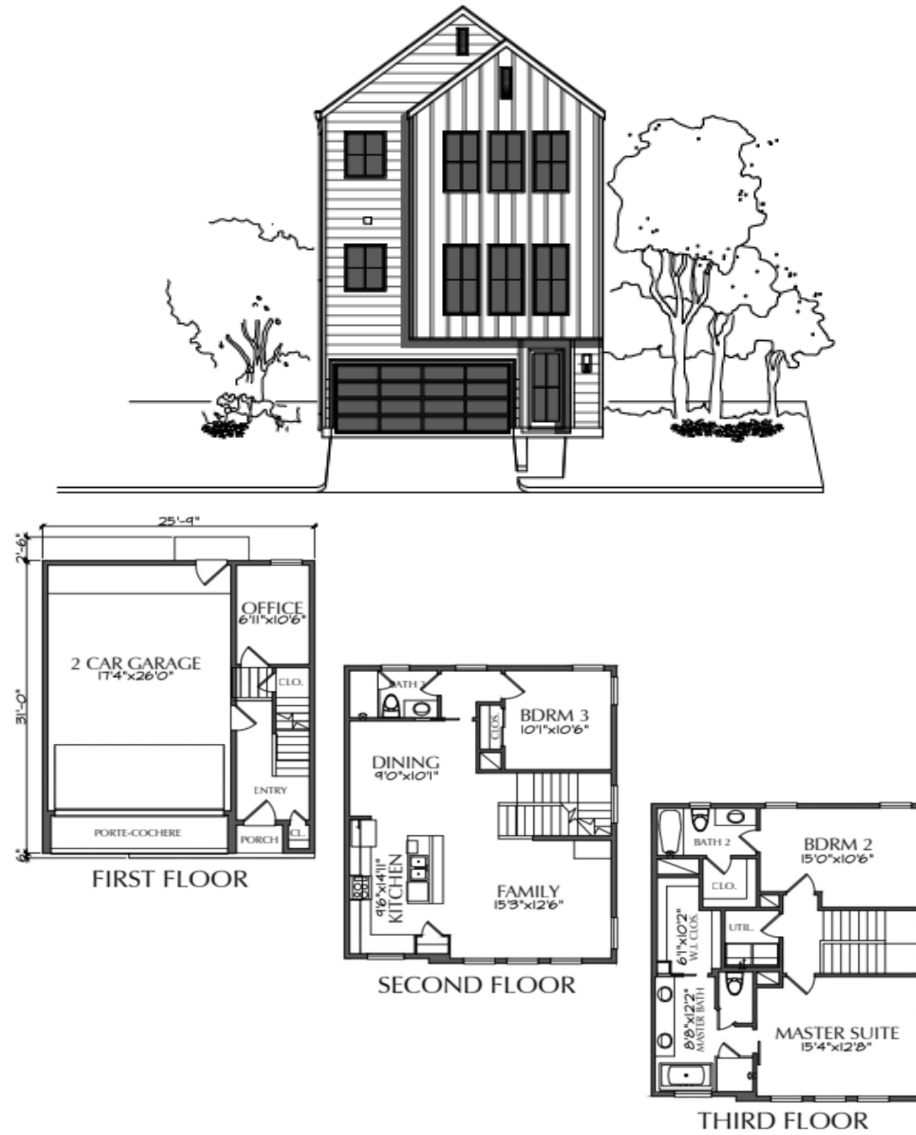

Designer Features | FLOOR PLAN

Designer Appointed features are home details and finishes curated by the talented design professionals responsible for the distinctive looks.

- 1 FRONT SINGLE DOOR
36" Full Lite Exterior 8'
- 2 REAR SINGLE DOOR
36" Fiberglass Exterior 8'