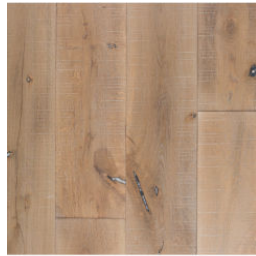

Designer Features | KITCHEN SELECTIONS

Designer Appointed features are home details and finishes curated by the talented design professionals responsible for the distinctive looks.

1 CABINETS (PERIMETER)

Shaker Cabinet Door
Gray

2 CABINETS (ISLAND)

Shaker Cabinet Door
Gray

3 COUNTER

Quartz
White Carrara

4 FLOORING (HARDWOOD)

White Oak Catoosa
Engineered Hardwood 100812213

5 FAUCET

Kraus
Single-Handle Sprayer Antique Champagne Bronze

6 SINK

Glacier Bay
32" SS Undermnt Sngl Bowl 16 Gauge w/accessories

7 BACKSPLASH

Meringue Glossy III Ceramic Tile
Size | 3 x 12

4

Prices and offers subject to change without notice. This is not an offering where prohibited by law images are for representation purposes only and actual product may alter. Not all images may be shown. See online or Sales Consultants for details