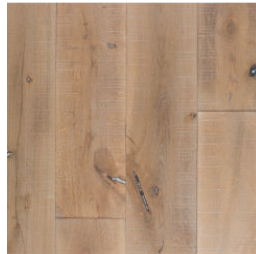

Designer Features | KITCHEN SELECTIONS

Designer Appointed features are home details and finishes curated by the talented design professionals responsible for the distinctive looks.

1 CABINETS (PERIMETER)

Shaker Cabinet Door
Gray

2 CABINETS (ISLAND)

Shaker Cabinet Door
Gray

3 COUNTER

Quartz
White Carrara

4 FLOORING (HARDWOOD)

White Oak Catoosa
Engineered Hardwood 100812213

5 FAUCET

Kraus
Single-Handle Sprayer Antique Champagne Bronze

6 SINK

Glacier Bay
32" SS Undermnt Sngl Bowl 16 Gauge w/accessories

7 BACKSPLASH

Meringue Glossy III Ceramic Tile
Size | 3 x 12

4

Prices and offers subject to change without notice. This is not an offering where prohibited by law images are for representation purposes only and actual product may alter. Not all images may be shown. See online or Sales Consultants for details