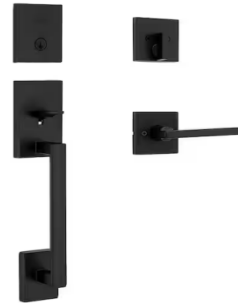

Designer Features | EXTERIOR SELECTIONS

Designer Appointed features are home details and finishes curated by the talented design professionals responsible for the distinctive looks.

1 SIDING

Hardie Plank
Plume, Heron | SW 6070

2 PAINT

Sherwin Williams
Extra White | SW 7006

3 PAINT (ACCENT)

Behr Premium Plus
Ultra Pure White Semi-Gloss

4 ROOF

25-Year Shingles
3-Tab Shingles | Weathered Wood

5 ROOF (OVER GRADE)

Metal Roof
Medium Brown

n/a

6 FRONT DOOR HARDWARE

Kwikset | Dakota Single Cylinder
Behr Premium Plus | Ultra Pure White Semi-Gloss

6

7 FRONT DOOR

Masonite
36" 1-Lite Exterior 8'

8 GARAGE

Carriage Door | 16 x 7
Behr Premium Plus | Ultra Pure White Semi-Gloss

9 LIGHTING (FRONT)

Hinkley Ext Forge
Wall Lantern Burnished Bronze
Sutton
9" Matte Brass Outdoor Wall Sconce

Prices and offers subject to change without notice. This is not an offering where prohibited by law images are for representation purposes only and actual product may alter. Not all images may be shown. See online or Sales Consultants for details