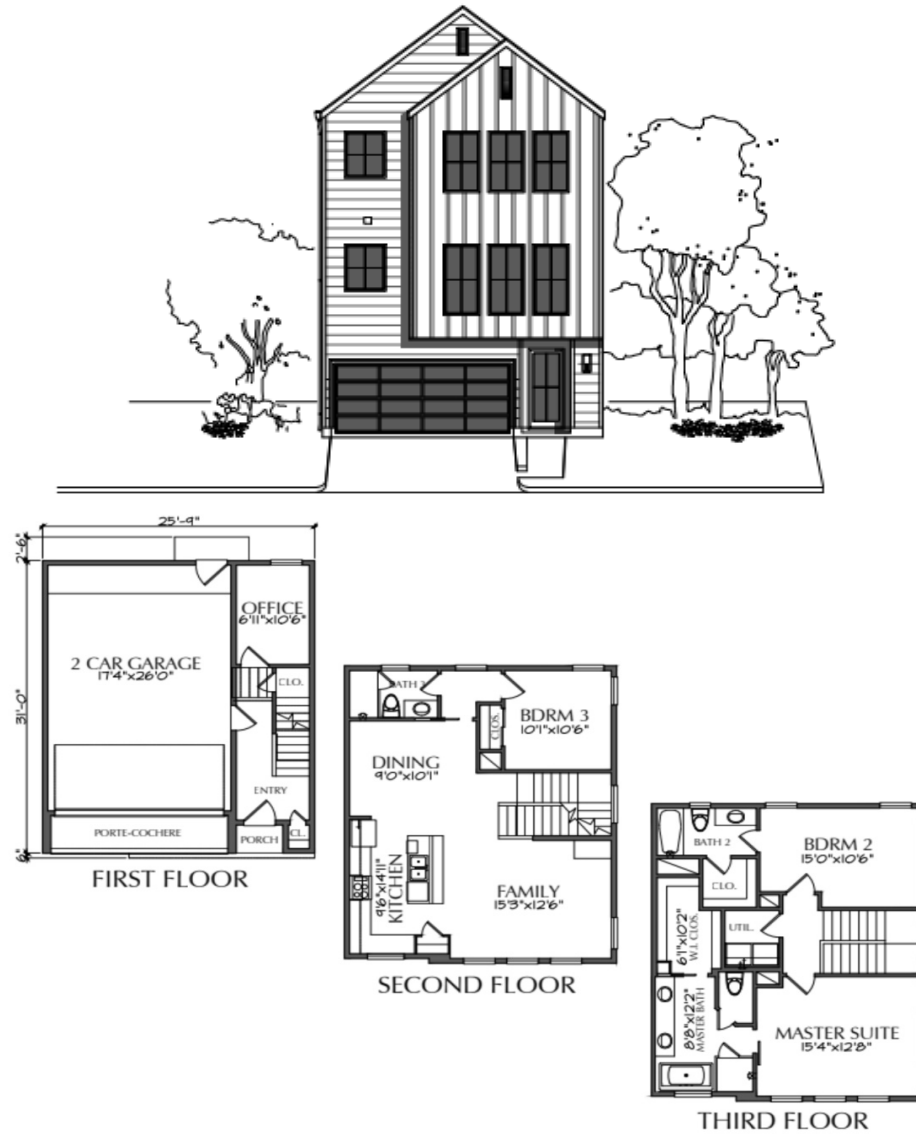

# Designer Features | FLOOR PLAN

Designer Appointed features are home details and finishes curated by the talented design professionals responsible for the distinctive looks.

- 1 **FRONT SINGLE DOOR**  
36" Full Lite Exterior 8'
- 2 **REAR SINGLE DOOR**  
36" Fiberglass Exterior 8'