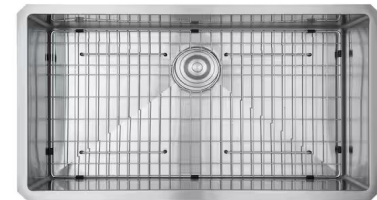

Designer Features | KITCHEN SELECTIONS

Designer Appointed features are home details and finishes curated by the talented design professionals responsible for the distinctive looks.

1 CABINETS (PERIMETER)

Shaker Cabinet Door
Gray

2 CABINETS (ISLAND)

Shaker Cabinet Door
Gray

3 COUNTER

Quartz
White Carrara

4 FLOORING (HARDWOOD)

White Oak Catoosa
Engineered Hardwood 100812213

5 FAUCET

Kraus
Single-Handle Sprayer Antique Champagne Bronze

6 SINK

Glacier Bay
32" SS Undermnt Sngl Bowl 16 Gauge w/accessories

7 BACKSPLASH

Meringue Glossy III Ceramic Tile
Size | 3 x 12

6

Prices and offers subject to change without notice. This is not an offering where prohibited by law images are for representation purposes only and actual product may alter. Not all images may be shown. See online or Sales Consultants for details